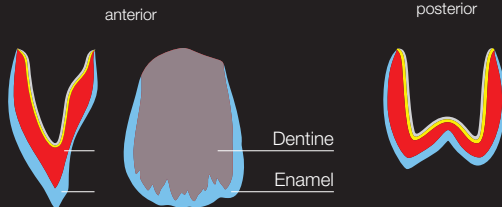

CC COLOR CHART - Transition Dentine

CREATION WILLI GELLER INTERNATIONAL GMBH, KOBLACHERSTRASSE 3, 6812 MEININGEN, AUSTRIA
 TEL. +43 (0)5522 76784, INFO@CREATION-WILLIGELLER.COM, WWW.CREATION-WILLIGELLER.COM

WILLI GELLER *Creation*

Transition Dentine – Application diagram

Layering technique
Creation Classic
(with Dentine)

Layering technique
Creation Smart
(with Transition Dentine)

Layering technique
Creation Professional
(combination: Dentine and
Transition Dentine)

- Dentine
- Transition Dentine
- Enamel