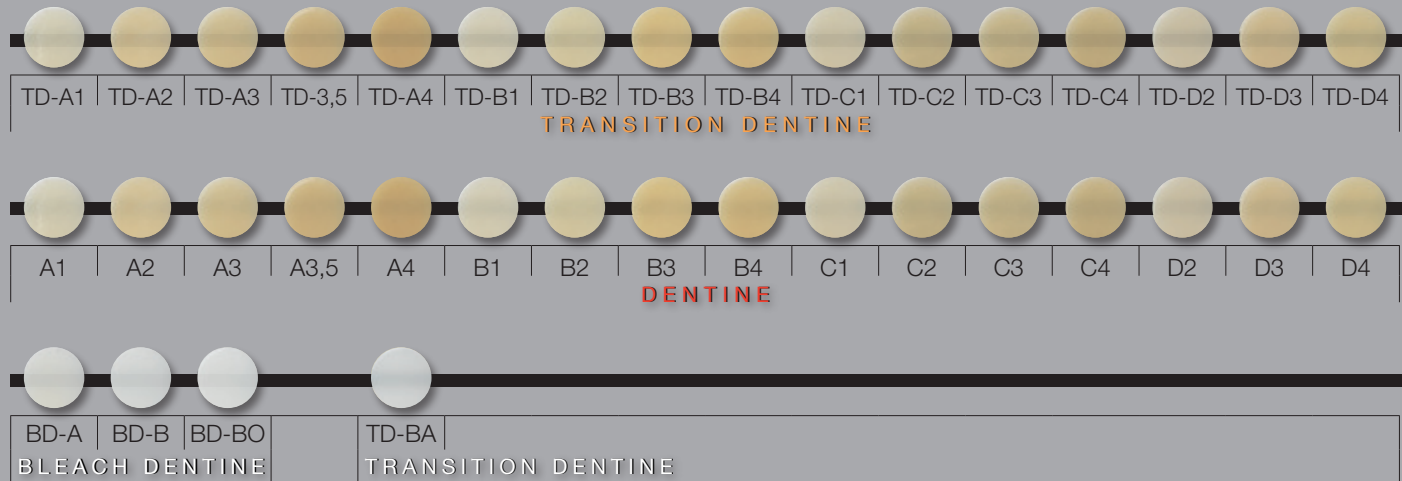

CC COLOR CHART - Transition Dentine

CREATION WILLI GELLER INTERNATIONAL GMBH, KOBLACHERSTRASSE 3, 6812 MEININGEN, AUSTRIA
 TEL. +43 (0)5522 76784, INFO@CREATION-WILLIGELLER.COM, WWW.CREATION-WILLIGELLER.COM

WILLI GELLER *Creation*

Transition Dentine – Application diagram

Layering technique
Creation Classic
(with Dentine)

Layering technique
Creation Smart
(with Transition Dentine)

Layering technique
Creation Professional
(combination: Dentine and
Transition Dentine)

- Dentine
- Transition Dentine
- Enamel